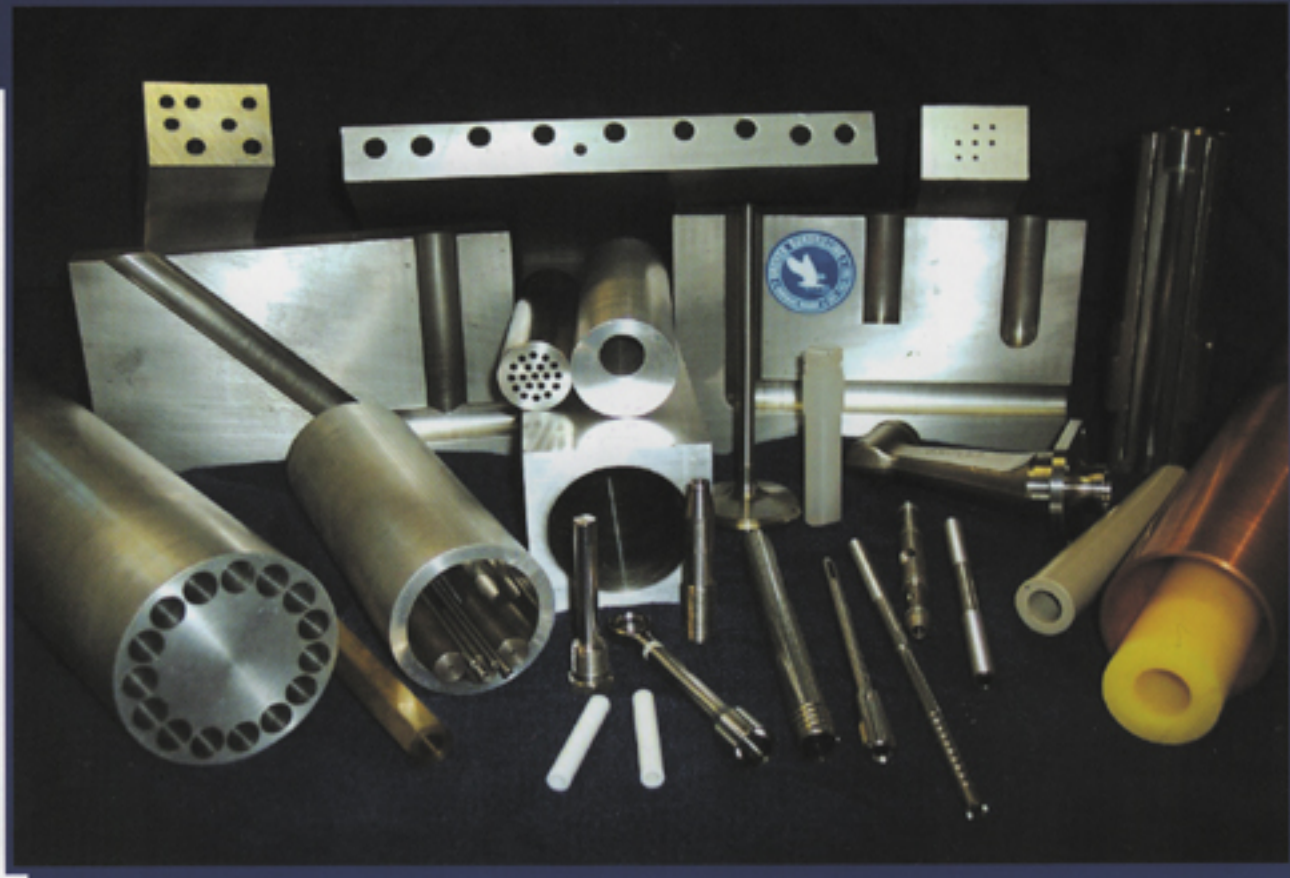

Grover Gundrilling Inc.

Precision Deep Hole Drilling

Focused on Quality and Customer Service Since 1983

SIZE

- ◆ 60 Plus Employees
- ◆ 40,000 Sq. Ft.
- ◆ 35 Gundrill Spindles
- ◆ Extensive Gundrill Inventory

CAPABILITY

- ◆ .045" to 2.000" ID
- ◆ 1 oz to 6,000 lbs
- ◆ 1" to 10' Depth
- ◆ From Teflon to Mold Steels to Exotic High Temp Alloys

SPEED

- ◆ 3-5 Day Turnaround For Many Jobs
- ◆ Next Day Possible

Phone: 800-743-8189 ◆ Fax: 207 743-7083
Email: sales@grovergundrilling.com
www.grovergundrilling.com

10 Aldrich Avenue
PO Box 711
Norway, ME 04268

Why Do You Need Gundrilling?

Gundrilling is more efficient than twist drills for holes where the depth to diameter ratio exceeds 10. You get superior hole size, finish and roundness in a single pass.